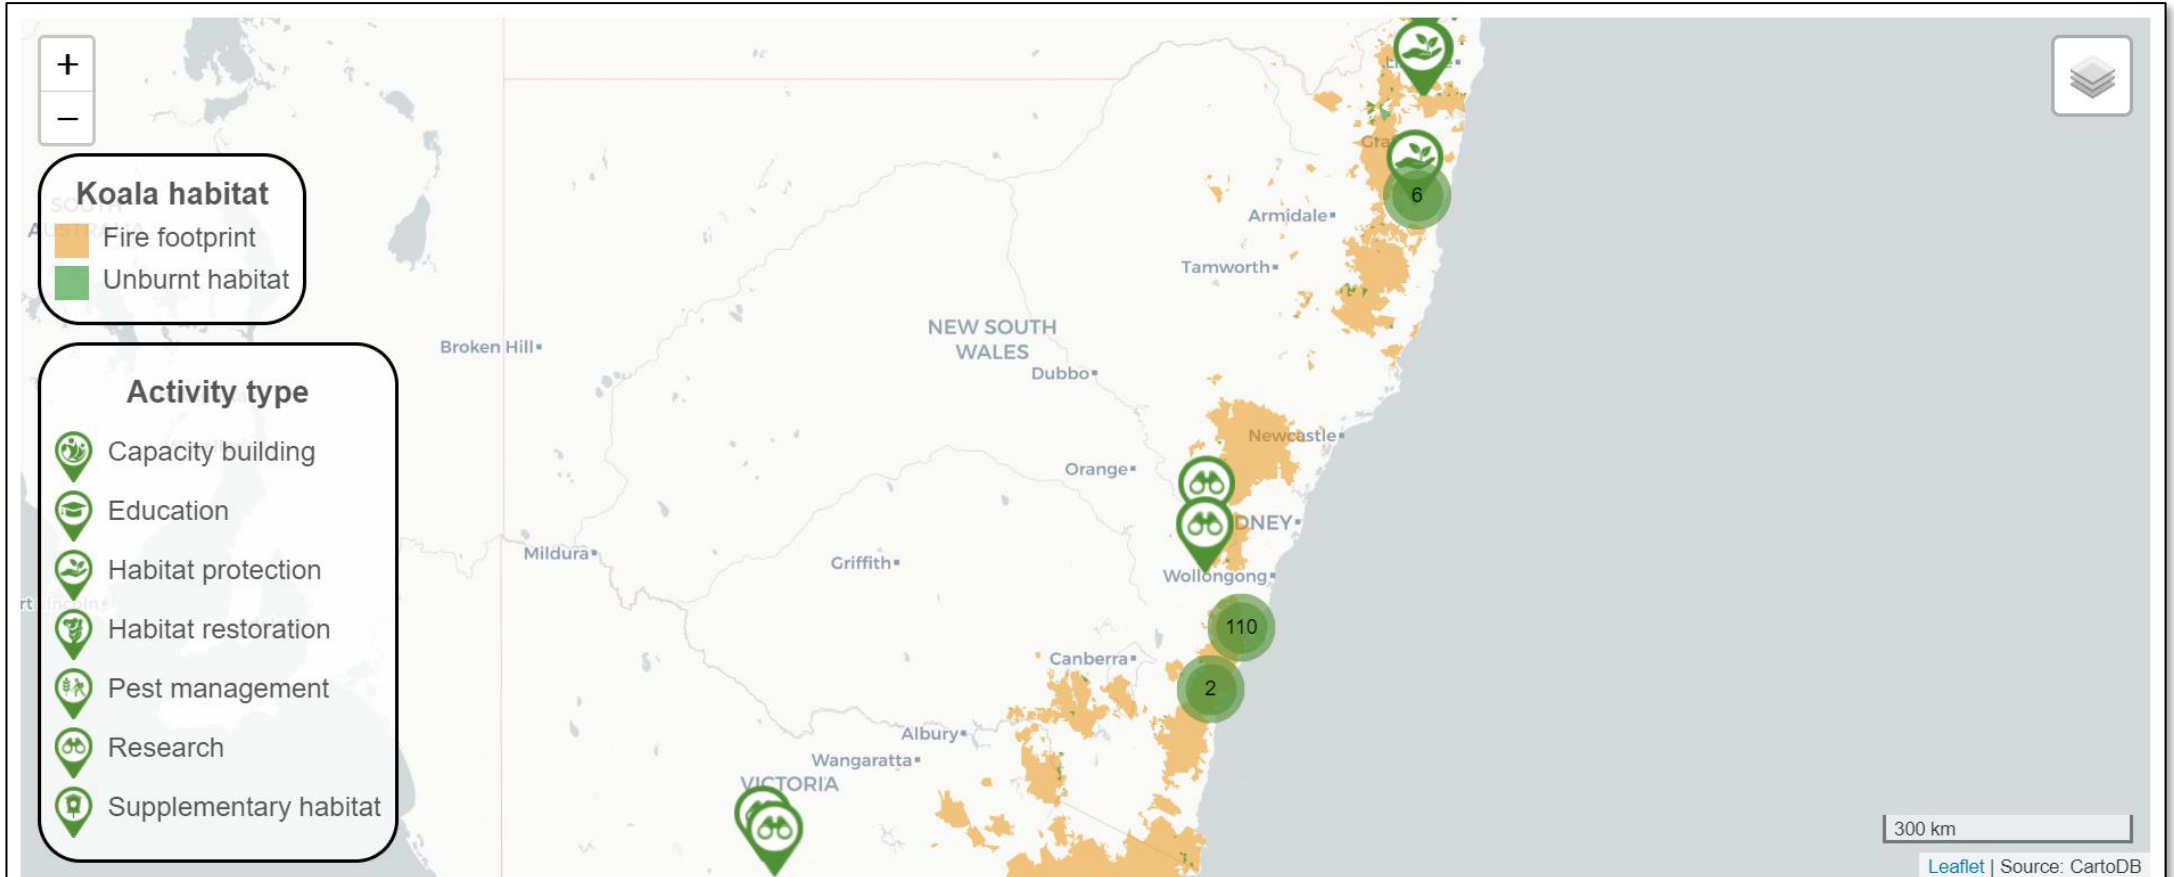

WWF's Bushfire Response

| | |
|--|---|
| 1. Wildlife Response | Resource nationwide wildlife response Quantify and report on wildlife fatalities Rapid species assessments |
| 2. Protection & Restoration | Ensure unburnt habitat is protected Restore critical habitat and connectivity Promote species adaptation and resilience |
| 3. Future-proofing | Reform biodiversity laws Promote Traditional Ecological Knowledge Strengthen climate policy |

Protect

Figure 1. Six priority landscapes as identified by WWF Australia spatial prioritisation.

Protecting the Unburnt Six

Connect

Cores, Corridors and Koalas: A Collaborative Approach to Restoring the Forests of Eastern Australia
WWF-Australia and GER