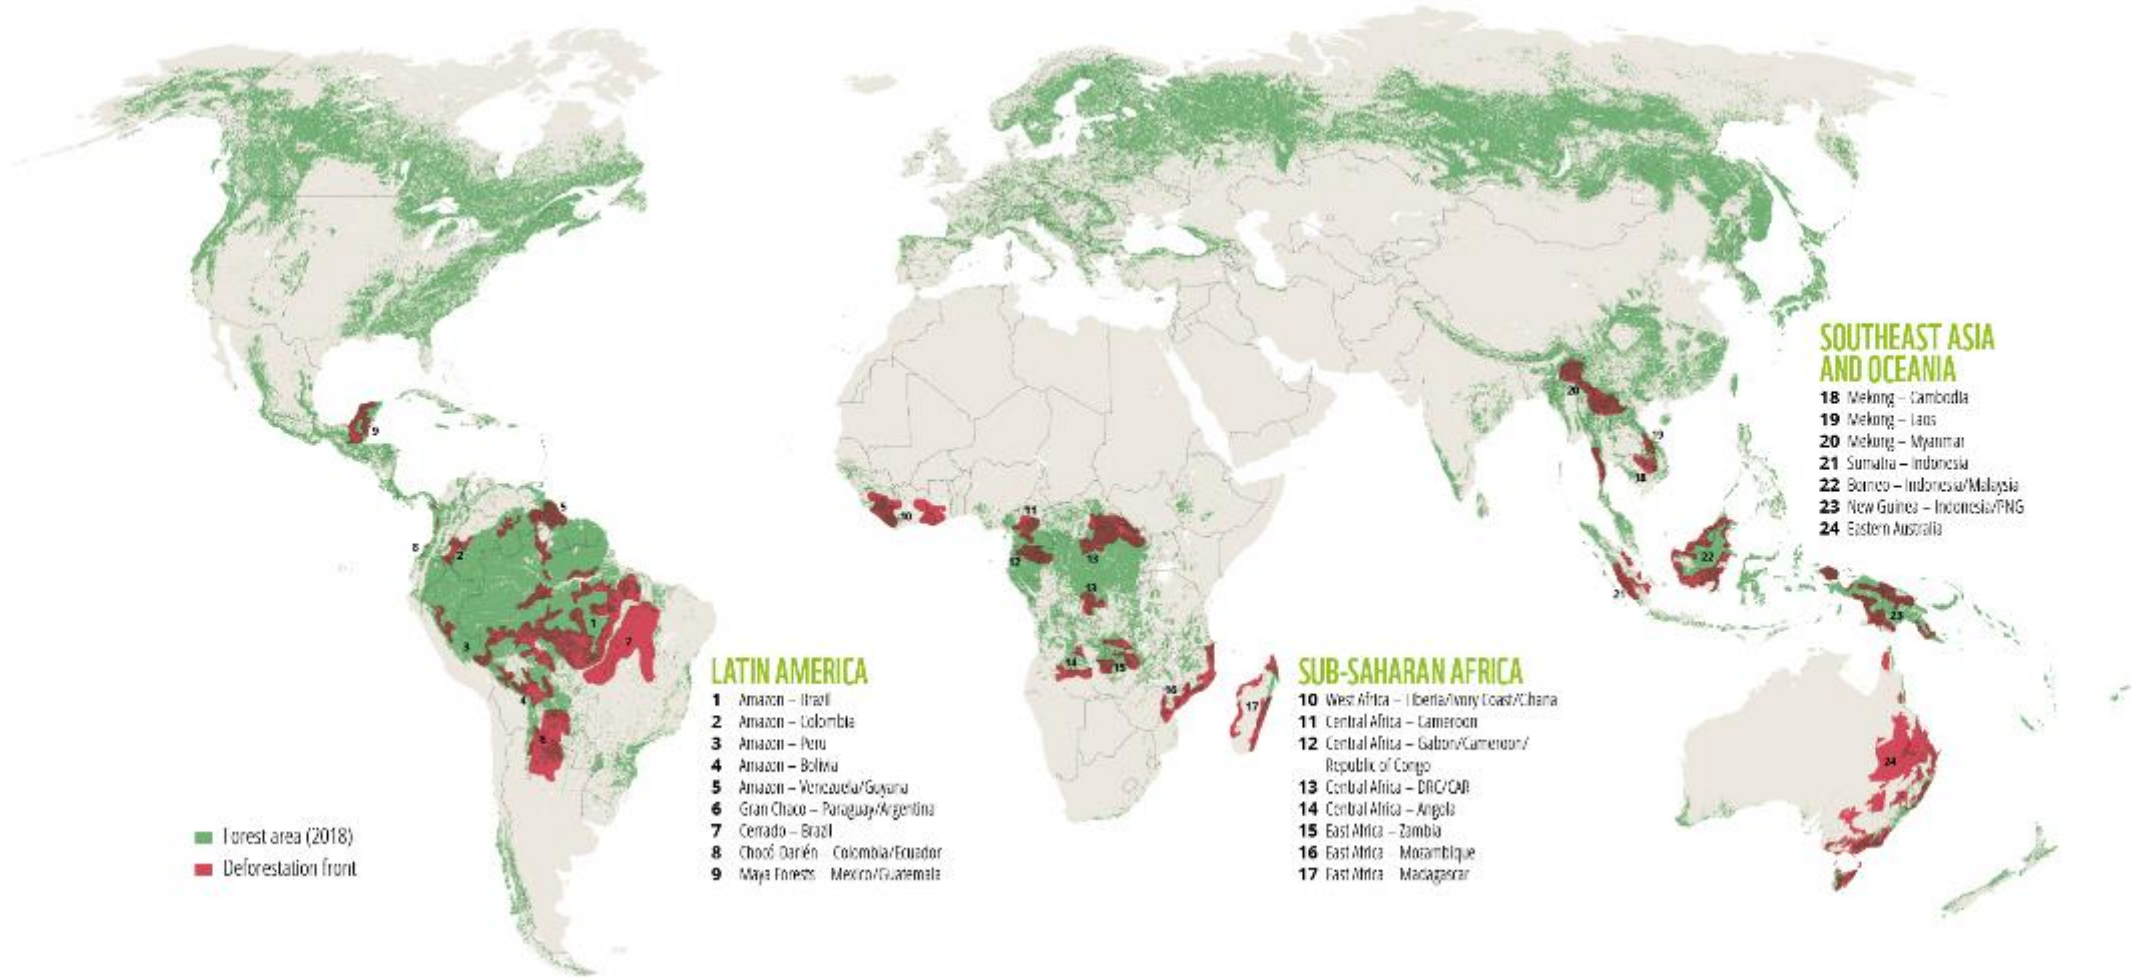

Food for 9 billion

Water for 9 billion

Diversity of life

Stable climate

Good quality of life

HOW - One Planet Framework

WHERE - Deforestation Fronts (2021)

WWF-Australia's Bushfire Response