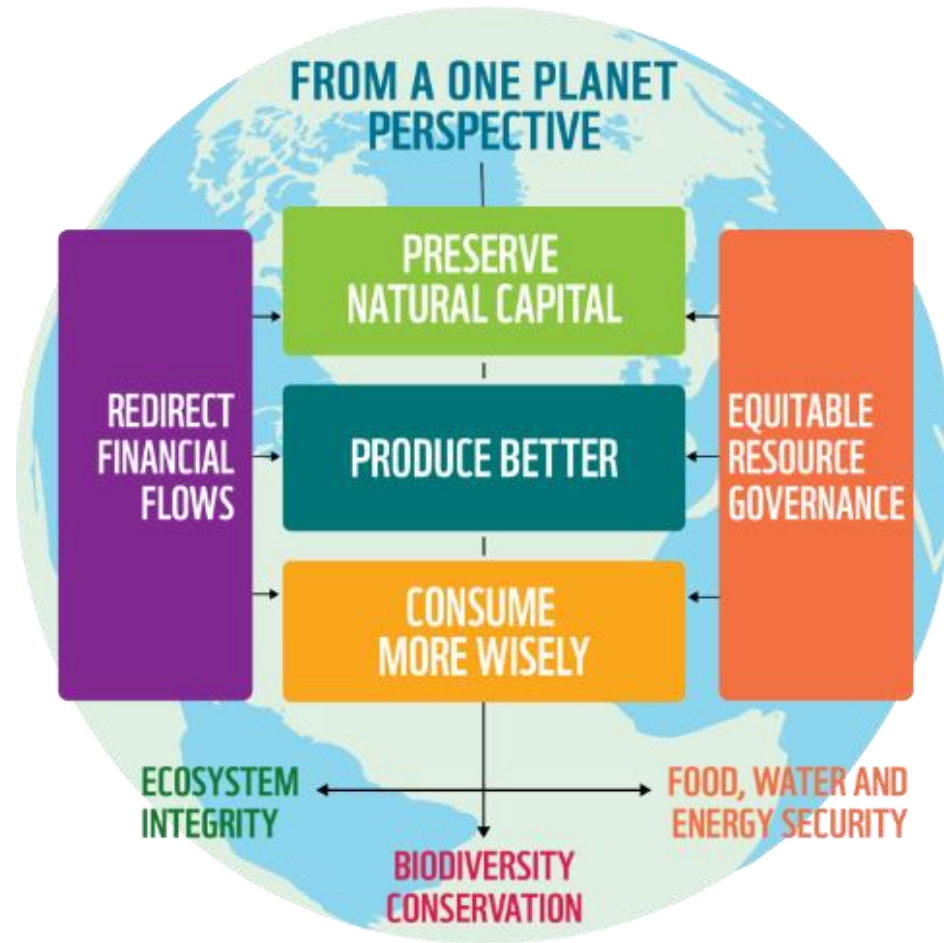

WWF's Global Focus

WHAT - A New Deal for Nature & People

A new ambition

Protect and restore nature by 2030 for the benefit of people and the planet, in support of the Sustainable Development Goals

How we get there

by 2030

Zero

loss of natural habitats

Halve

footprint of production & consumption

Zero

extinction of species

Why

Food for 9 billion

Water for 9 billion

Diversity of life

Stable climate

Good quality of life

HOW - One Planet Framework

WHERE - Deforestation Fronts (2021)

WWF-Australia's Bushfire Response

WWF's Bushfire Response

| | |
|--|---|
| 1. Wildlife Response | Resource nationwide wildlife response Quantify and report on wildlife fatalities Rapid species assessments |
| 2. Protection & Restoration | Ensure unburnt habitat is protected Restore critical habitat and connectivity Promote species adaptation and resilience |
| 3. Future-proofing | Reform biodiversity laws Promote Traditional Ecological Knowledge Strengthen climate policy |