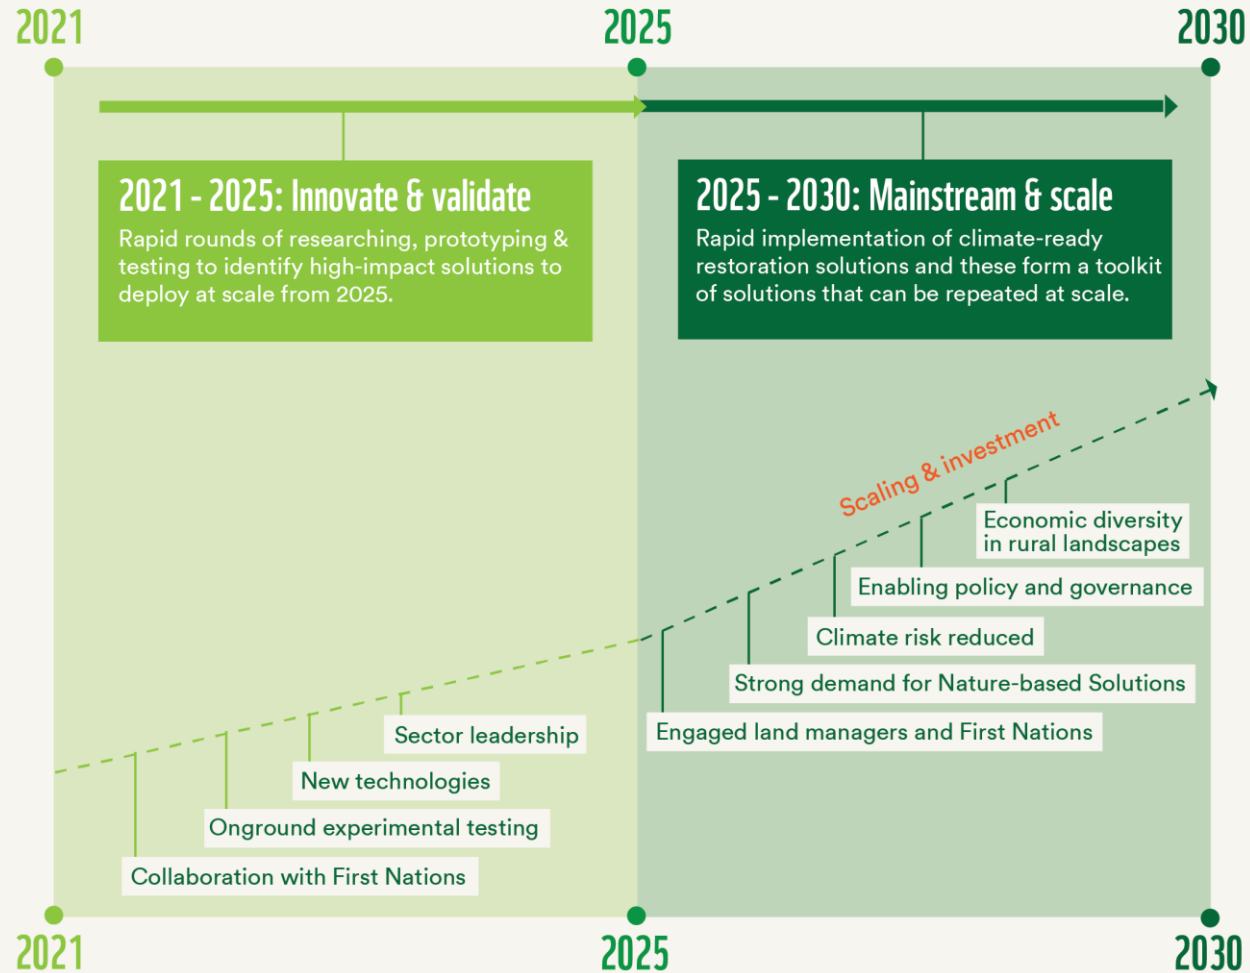

CLIMATE-READY RESTORATION MODEL